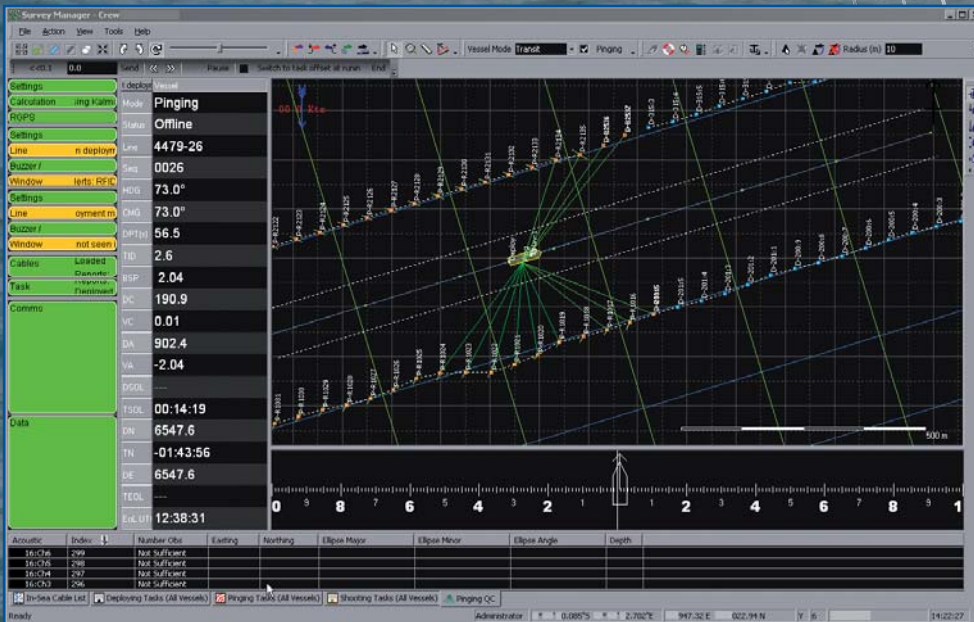

TRIGGERFISH™

MULTI-FUNCTION INTEGRATED NAVIGATION SYSTEM

TRIGGERFISH™

MULTI-FUNCTION INTEGRATED NAVIGATION SYSTEM

TriggerFish™ is a scalable, real time seismic navigation and event synchronisation system for Ocean Bottom Cable, Transition Zone, 2D towed streamer, Node, EM and Life of Field geophysical surveys.

TriggerFish™ manages and controls timing sequences with the degree of accuracy required for seismic applications. It is a flexible PC based Integrated Navigation System allowing centralised control of survey parameters and operations over a distributed fleet or across the internet.

► RELIABILITY & FLEXIBILITY

- Scales from a single shooting vessel to a multiple vessel operation
- Survey planning tools for design, planning and mapping of the survey
- Smoothly interfaces with all standard seismic industry systems
- Gravel Decoder Units provide true parallel processing & precise time-stamping of sensor data
- MOB feature, logs and displays position & relays across the fleet
- Integrates with GeoMetis MX or BX for data processing and QC

■ MULTI-FUNCTION INS

- OBC, TZ, 2D Streamer, LOFS, EM and Nodes - from single to multi-vessel operations

■ MULTI SHOOTER/RECORDER

- Inline position & speed displays; Fully autonomous buoy recorder units

■ SPS MANAGEMENT