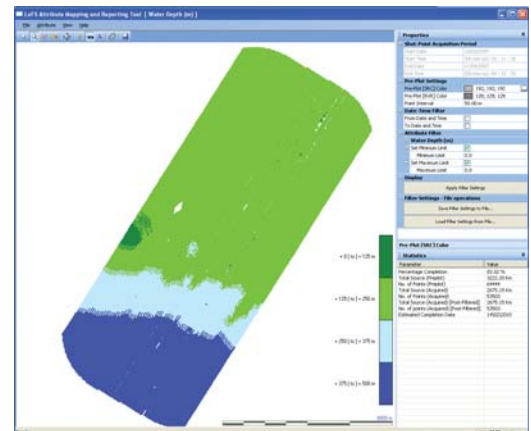

■ SPS MANAGEMENT

- Dynamically generates SPS-S, X and R files online

Sercel - France

16 rue de Bel-Air
B.P. 30439. 44474 CARQUEFOU Cedex
Telephone: (33) 2 40 30 11 81
Fax: (33) 2 40 30 19 48
E-mail: sales.nantes@sercel.com
www.sercel.com

Sercel Inc. - USA

17200 Park Row
Houston, Texas 77084
Telephone: (1) 281 492 6688
Fax: (1) 281 579 7505
E-mail: sales.houston@sercel.com

Quest Geo Solutions Ltd

A Sercel Company
Passfield Business Centre
Lynchborough Road, Passfield
Liphook, Hampshire GU30 7SB
Telephone: (44) (0)1428 751565
E-mail: questsales@sercel.com
www.qgsl.com