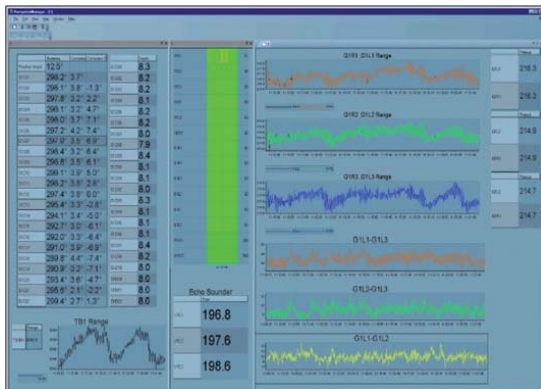

TRIGGERFISH™

MULTI-FUNCTION INTEGRATED NAVIGATION SYSTEM

TRIGGERFISH™

MULTI-FUNCTION INTEGRATED NAVIGATION SYSTEM

TriggerFish™ is a scalable, real time seismic navigation and event synchronisation system for Ocean Bottom Cable, Transition Zone, 2D towed streamer, Node, EM and Life of Field geophysical surveys.

TriggerFish™ manages and controls timing sequences with the degree of accuracy required for seismic applications. It is a flexible PC based Integrated Navigation System allowing centralised control of survey parameters and operations over a distributed fleet or across the internet.

► RELIABILITY & FLEXIBILITY

- Scales from a single shooting vessel to a multiple vessel operation
- Survey planning tools for design, planning and mapping of the survey
- Smoothly interfaces with all standard seismic industry systems
- Gravel Decoder Units provide true parallel processing & precise time-stamping of sensor data
- MOB feature, logs and displays position & relays across the fleet
- Integrates with GeoMetis MX or BX for data processing and QC